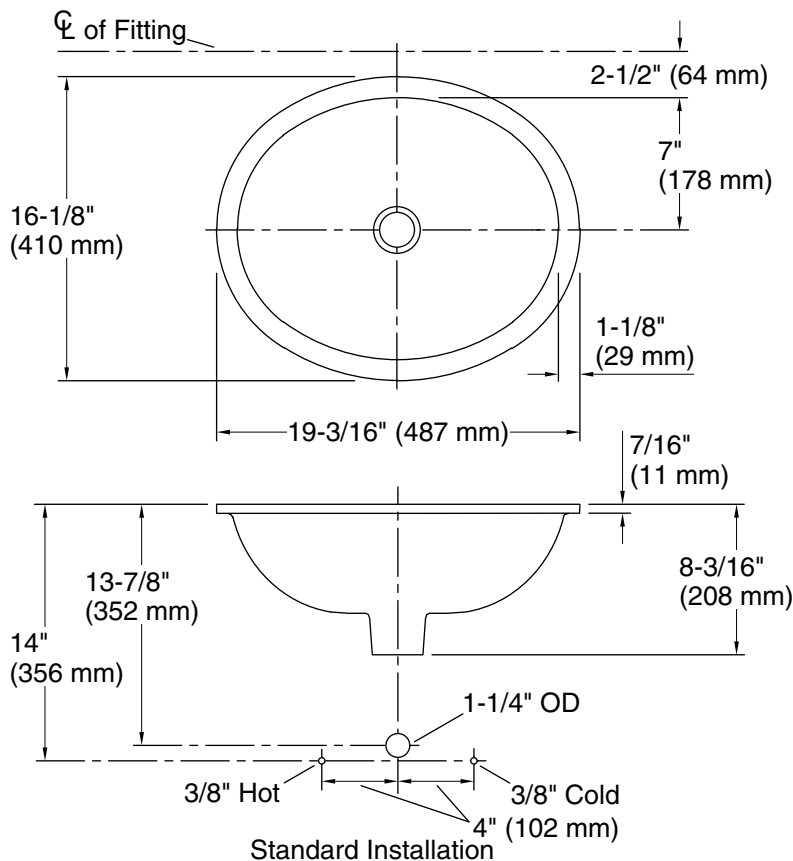

Material

- Vitreous china.

Installation

- Under-mount.

Recommended Products/Accessories

K-9018 P-Trap

Included Components

Additional Components:

Available Colors/Finishes

Color tiles intended for reference only.

Color	Code	Description
-------	------	-------------

	0	White
--	---	-------

Technical Information

All product dimensions are nominal.

- Bowl configuration: Single
- Installation: Under-mount
- Bowl area (Only): Length: 17" (432 mm)
Width: 14" (356 mm)
Water depth: 6-3/8" (162 mm)
- Drain hole: 1-3/4" (44 mm)
- Template: 1151011-7, required, included