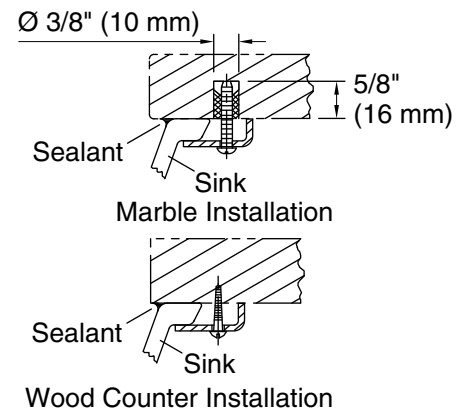

Material

- Vitreous china.

Installation

- Under-mount.

Recommended Products/Accessories

K-9018 P-Trap

Included Components

Additional Components:

Available Colors/Finishes

Color tiles intended for reference only.

Color	Code	Description
-------	------	-------------

	0	White
--	---	-------

Technical Information

All product dimensions are nominal.

- Bowl configuration: Single
- Installation: Under-mount
- Bowl area (Only): Length: 17" (432 mm)
Width: 14" (356 mm)
Water depth: 6-3/8" (162 mm)
- Drain hole: 1-3/4" (44 mm)
- Template: 1151011-7, required, included