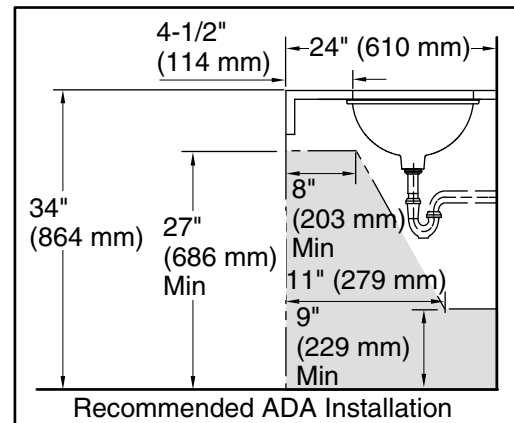

Material

- Vitreous china.

Installation

- Under-mount.

Recommended Products/Accessories

K-9018 P-Trap

Included Components

Additional Components:

Available Colors/Finishes

Color tiles intended for reference only.

Color	Code	Description
-------	------	-------------

	0	White
--	---	-------

Technical Information

All product dimensions are nominal.

- Bowl configuration: Single
- Installation: Under-mount
- Bowl area (Only): Length: 17" (432 mm)
Width: 14" (356 mm)
Water depth: 6-3/8" (162 mm)
- Drain hole: 1-3/4" (44 mm)
- Template: 1151011-7, required, included